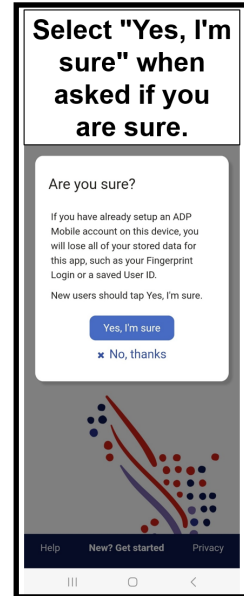

Downloading the Mobile ADP App

On your break, take time to download the app!

You can also watch a video by scanning this QR code:

This will complete your set up! If you have questions, please call Human Resources at x8025.