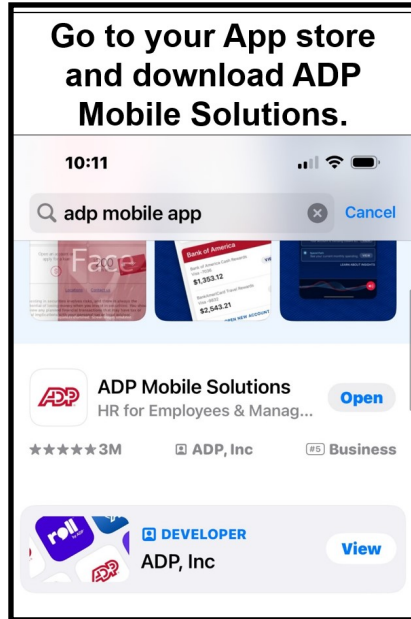

Downloading the Mobile ADP App

On your break, take time to download the app!

You can also watch a video by scanning this QR code:

This will complete your set up! If you have questions, please call Human Resources at x8025.