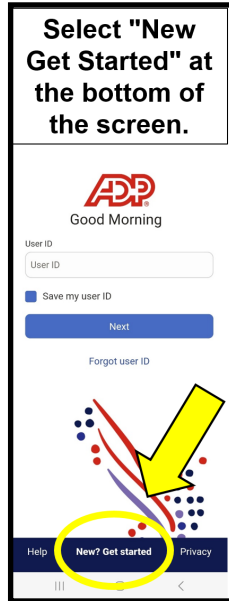

Downloading the Mobile ADP App

On your break, take time to download the app!

You can also watch a video by scanning this QR code:

This will complete your set up! If you have questions, please call Human Resources at x8025.